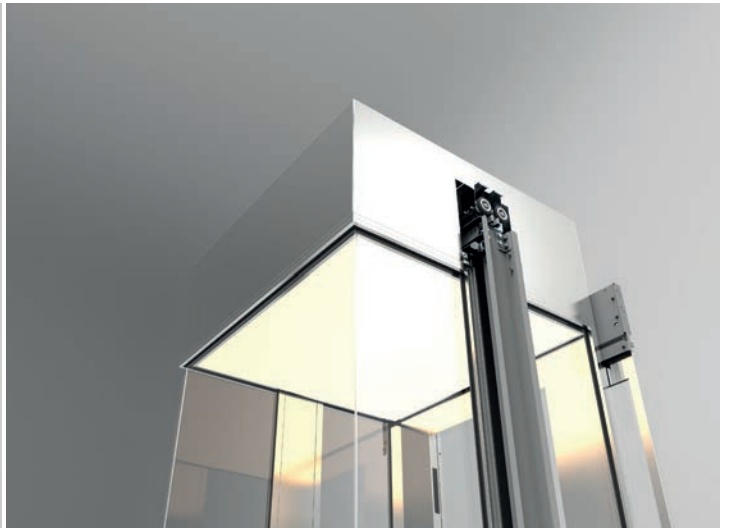

# Ambient Illumination

Enlightened memories from the most scenic journeys

Bar

Grid

Split

Glass

Light ceiling type "grid" was designed in collaboration with Irit Kohavi.

## Ample space

Spectacular views that are closest it can get to a birds-eye view